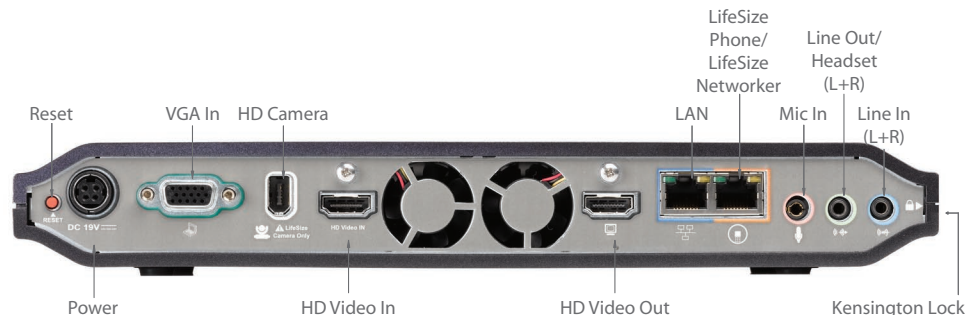

Intelligent Networking Features

NAT/Firewall Traversal (H.460/SIP)
IPv4 and IPv6 support
Auto H.323 dialing
ISDN support via LifeSize Networker

Directory and Address Book

Up to 1000 local directory entries
Save, Lock, Remove Redial List features
Missed call notification
Auto-Discovery directory lookup (patent pending)
LDAP support / H.350 compliant
Meetings Directory support

System Management

Out of box setup via web interface and
management tool
SNMP
Backup and Restore capability
JPEG snapshots through web interface

Power

AC Voltage 100-240V, 50-60 Hz, 2.5A via external
power supply

Environmental Data

Operating temperature: 0 C (32 F) to 40 C (104 F)
Operating Humidity: 15% to 85%, non-condensing
Storage temperature: -20 C (-4 F) to 60 C (140 F)
Storage humidity: 10% to 90%, non-condensing

Codec Dimensions

Width: 288mm (11.34")
Depth: 187.5mm (7.38")
Height: 41.3mm (1.63")
Weight: 1.29Kg (2.84 lbs)

Regulatory Model Number
LifeSize Express = LFZ-006

For additional information: www.lifesize.com/support

Information contained in this document is preliminary and subject to change without notice. LifeSize is a registered trademark or trademark of LifeSize Communications in the U.S. and other countries. © Copyright 2009. All rights reserved. April 2009.

Corporate Headquarters:
901 S. Mopac Expressway
Building 3, Suite 300
Austin, Texas 78746 USA

Phone: +1 512 347 9300
Fax: +1 512 347 9301
Email: info@lifesize.com
www.lifesize.com

EMEA:
LifeSize Communications
Toll-Free Europe
008000 999 09 799

APAC:
LifeSize Communications
Hong Kong
Phone: +852 8239 3695