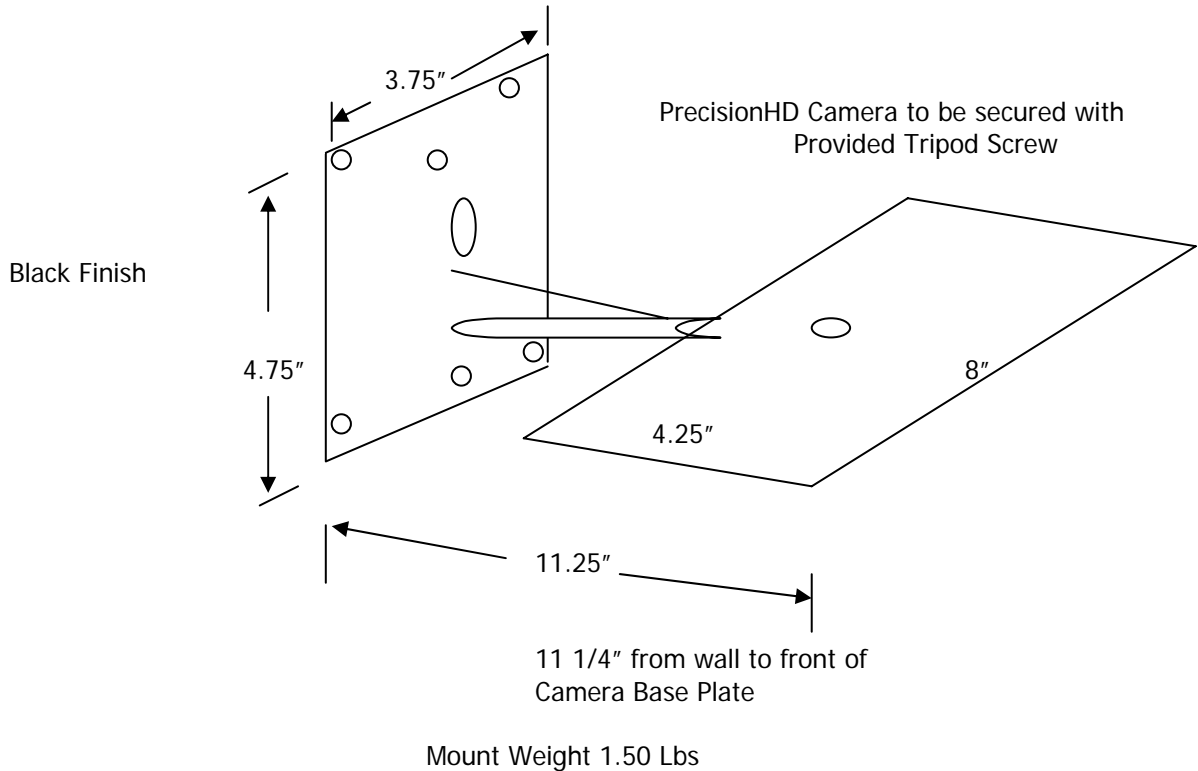

# WM-900B

## Wall Mount for Tandberg PrecisionHD Camera

**Note: WM-900B consists of 2 parts,  
WM900 Plate and WM400 Bracket**

**Designed for mounting on standard single gang electrical box or on wall using  
suitable customer provided anchors.**