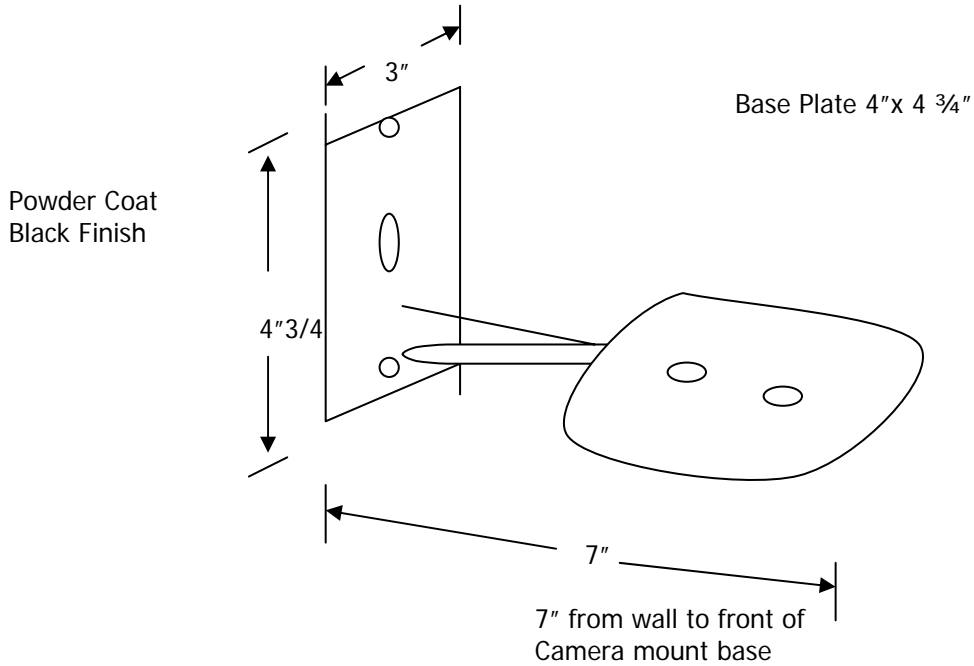

Wall Mount Designed for Lifesize HD Camera

WM-200B

Mount Weight 1.06 Lbs

Designed for mounting on wall or directly over standard single gang electrical box

**Note: WM-200B consists of 2 parts
WM-200 Plate and WM-300 Bracket**