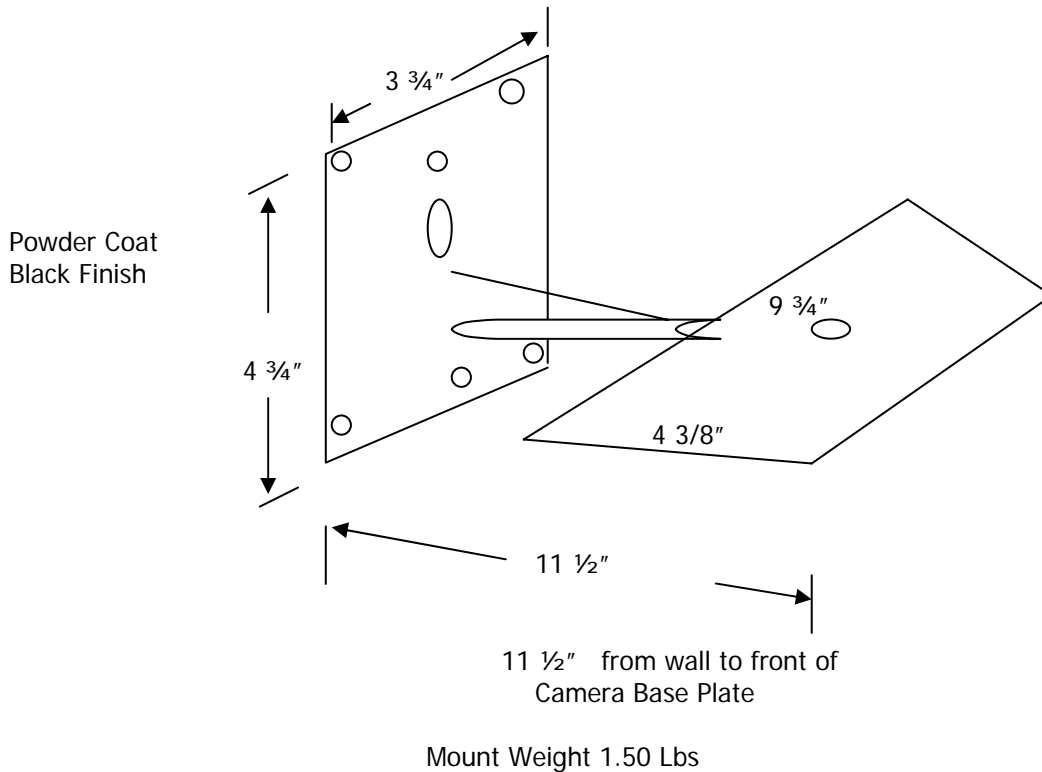

# WM-1200B

## Wall Mount for Sony EVI-HD1

**Note: WM-1200B consists of 2 parts,  
WM1200 Plate and WM400 Bracket**

**Designed for mounting on standard single gang electrical box or on wall using  
suitable customer provided anchors.**