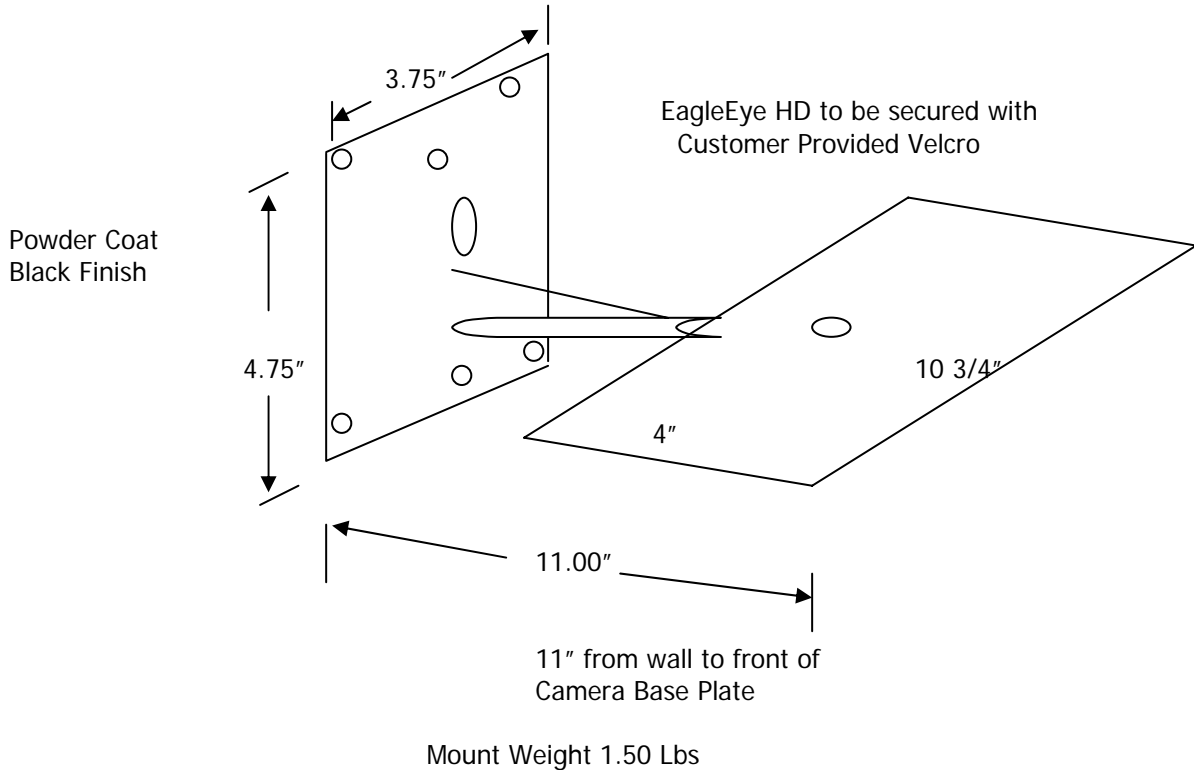

# WM-1100B

## Wall Mount for Polycom EagleEye HD Camera

**Note: WM-1100B consists of 2 parts,  
WM1100 Plate and WM400 Bracket**

**Designed for mounting on standard single gang electrical box or on wall using  
suitable customer provided anchors.**