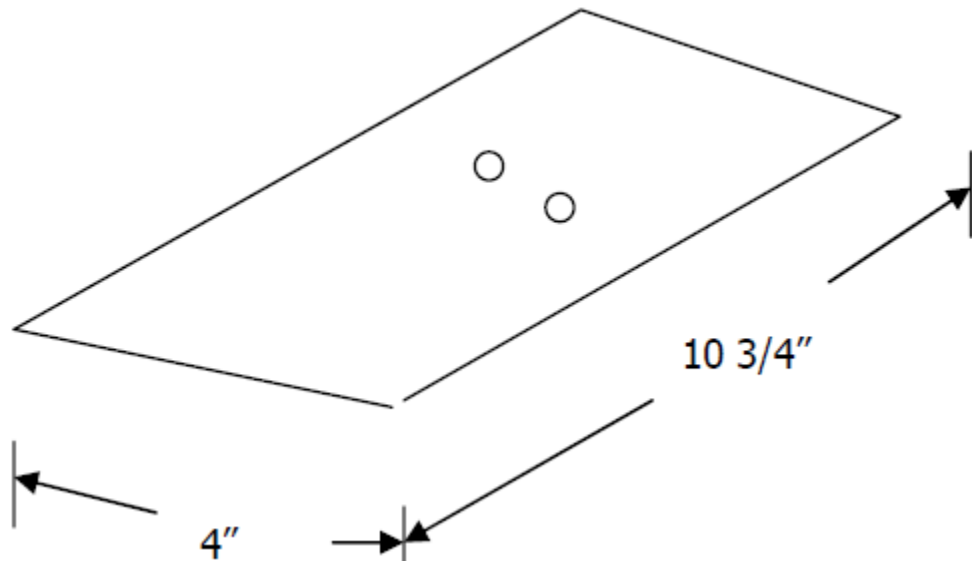

Flat Panel Top Bezel Mount for Polycom Eagle Eye HD Camera

Item # - PLM-1100-B

PLM Bracket

Camera is secured to plate via Supplied Velcro

***Note: PLM-1100-B consists of 2 parts - the WM-1100 Plate and the PLM Bracket.
Designed to mount on the top bezel of a flat panel display with 1-3/8" to 2-3/8" depth.
Extra AA-810 extension arm options are available for very narrow bezels, LED screens, etc.***